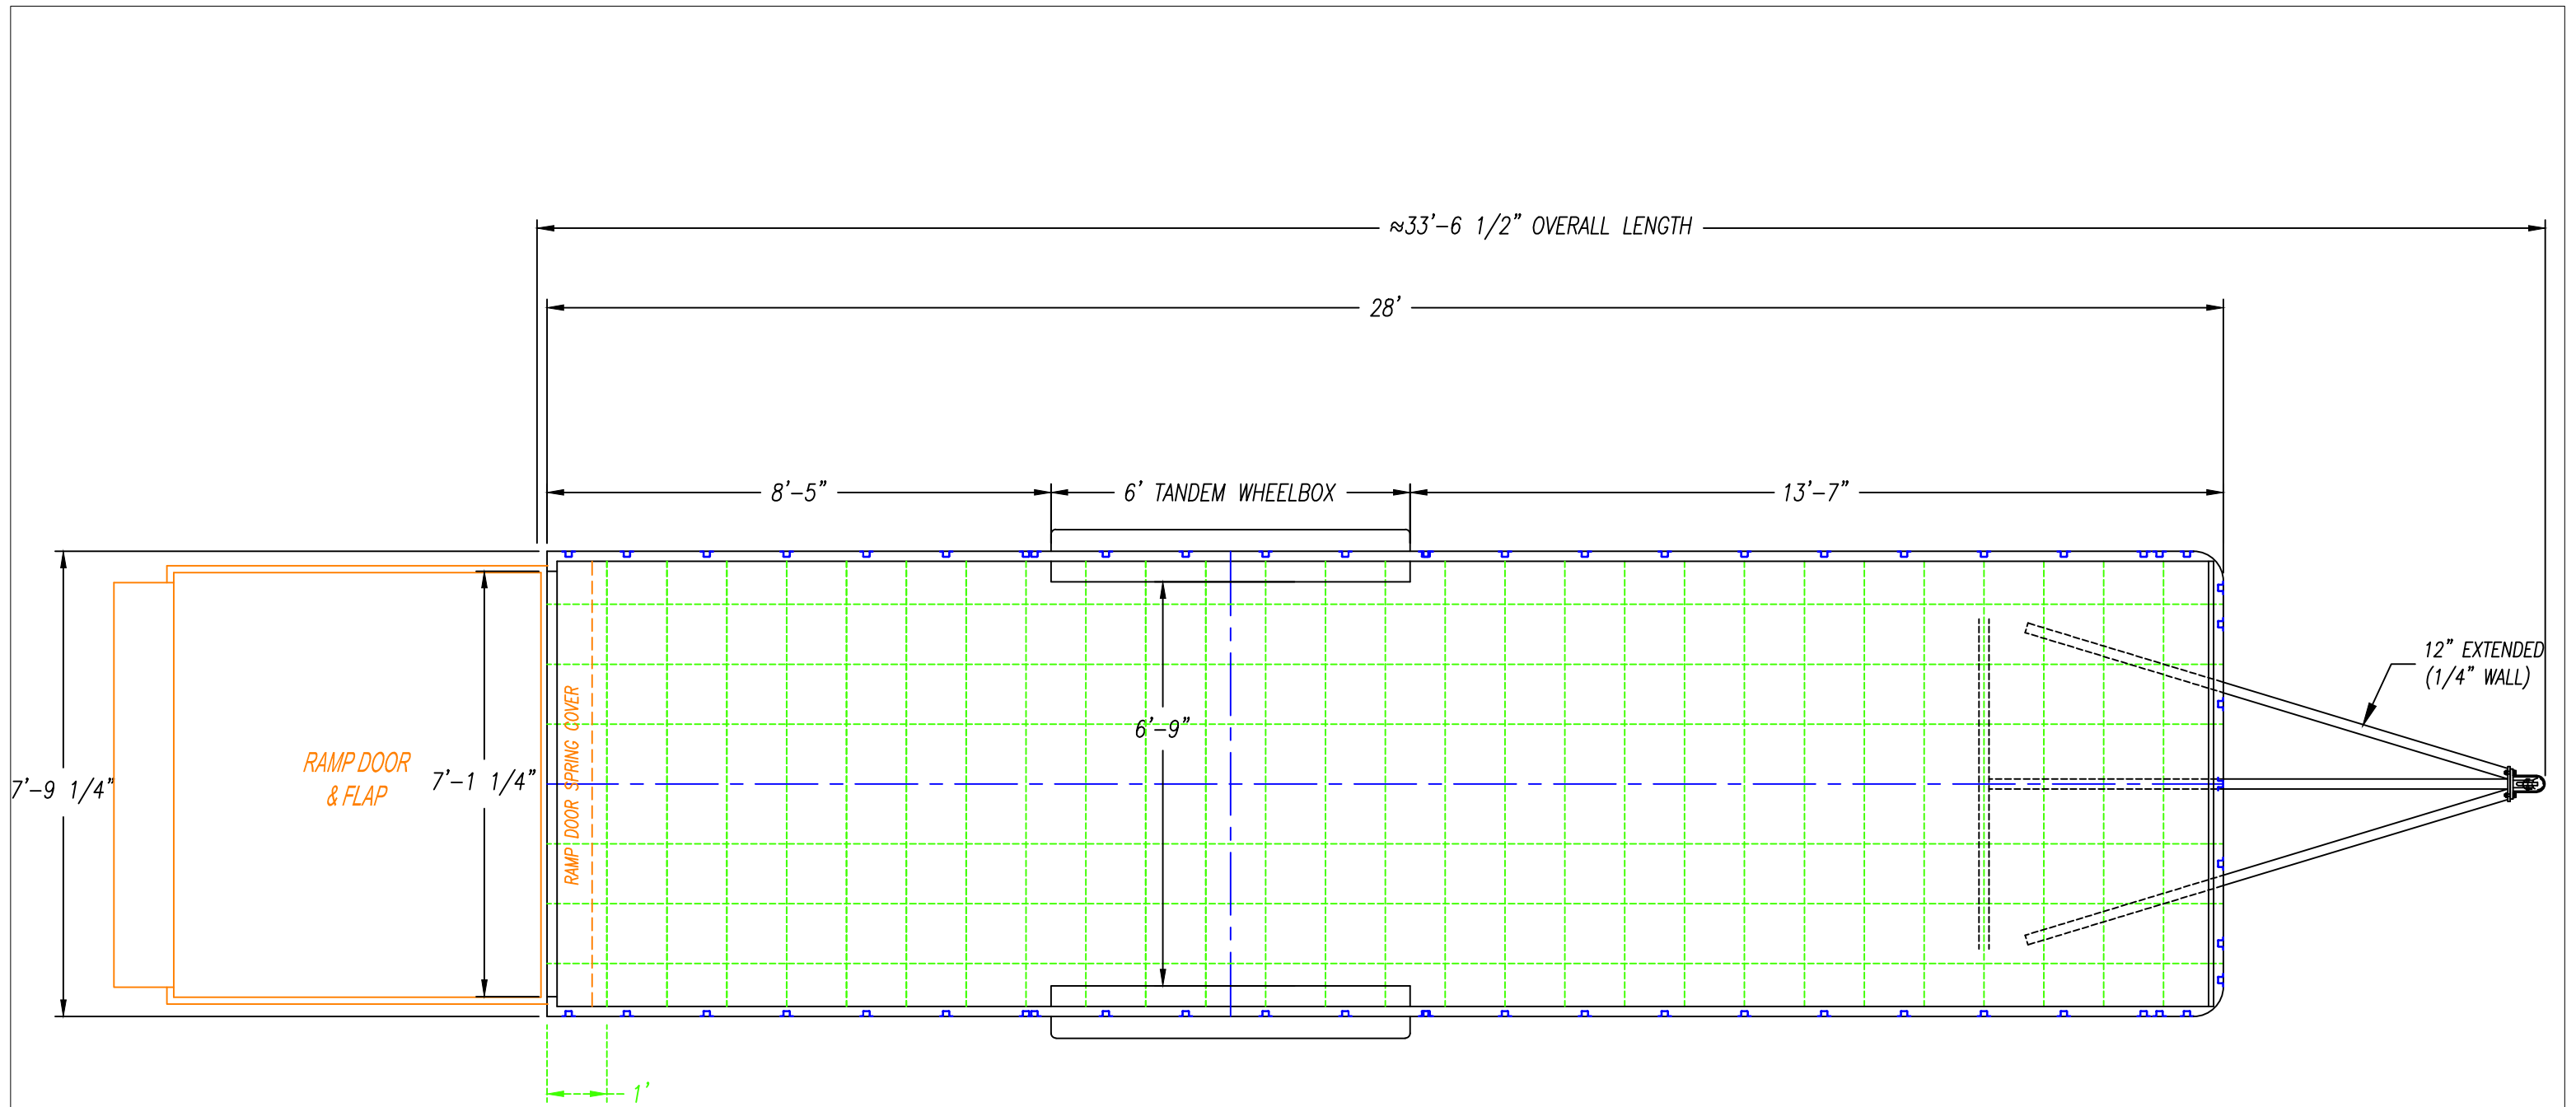

DESCRIPTION -
USH 8 WIDE STACKERS

DRAWN BY - JAH

DATE - 3/5/18

24' TA AXLE

THIS DOCUMENT AND THE CONCEPTS INCORPORATED IS THE PROPERTY OF UNITED TRAILERS INC. AND IS NOT TO BE USED IN WHOLE OR IN PART FOR ANY OTHER PROJECT WITHOUT WRITTEN PERMISSION OF UNITED TRAILERS INC..

DESCRIPTION -
 USH 8 WIDE STACKERS

DRAWN BY - JAH

DATE - 3/5/18

26' TA AXLE

THIS DOCUMENT AND THE CONCEPTS INCORPORATED IS THE PROPERTY OF UNITED TRAILERS INC. AND IS NOT TO BE USED IN WHOLE OR IN PART FOR ANY OTHER PROJECT WITHOUT WRITTEN PERMISSION OF UNITED TRAILERS INC..

DESCRIPTION -
USH 8 WIDE STACKERS

DRAWN BY - JAH

DATE - 3/5/18

28' TA AXLE

THIS DOCUMENT AND THE CONCEPTS INCORPORATED IS THE PROPERTY OF UNITED TRAILERS INC. AND IS NOT TO BE USED IN WHOLE OR IN PART FOR ANY OTHER PROJECT WITHOUT WRITTEN PERMISSION OF UNITED TRAILERS INC..

DESCRIPTION -
USH 8 WIDE STACKERS

DRAWN BY - JAH

DATE - 3/5/18

30' TA AXLE

THIS DOCUMENT AND THE CONCEPTS INCORPORATED IS THE PROPERTY OF UNITED TRAILERS INC. AND IS NOT TO BE USED IN WHOLE OR IN PART FOR ANY OTHER PROJECT WITHOUT WRITTEN PERMISSION OF UNITED TRAILERS INC..