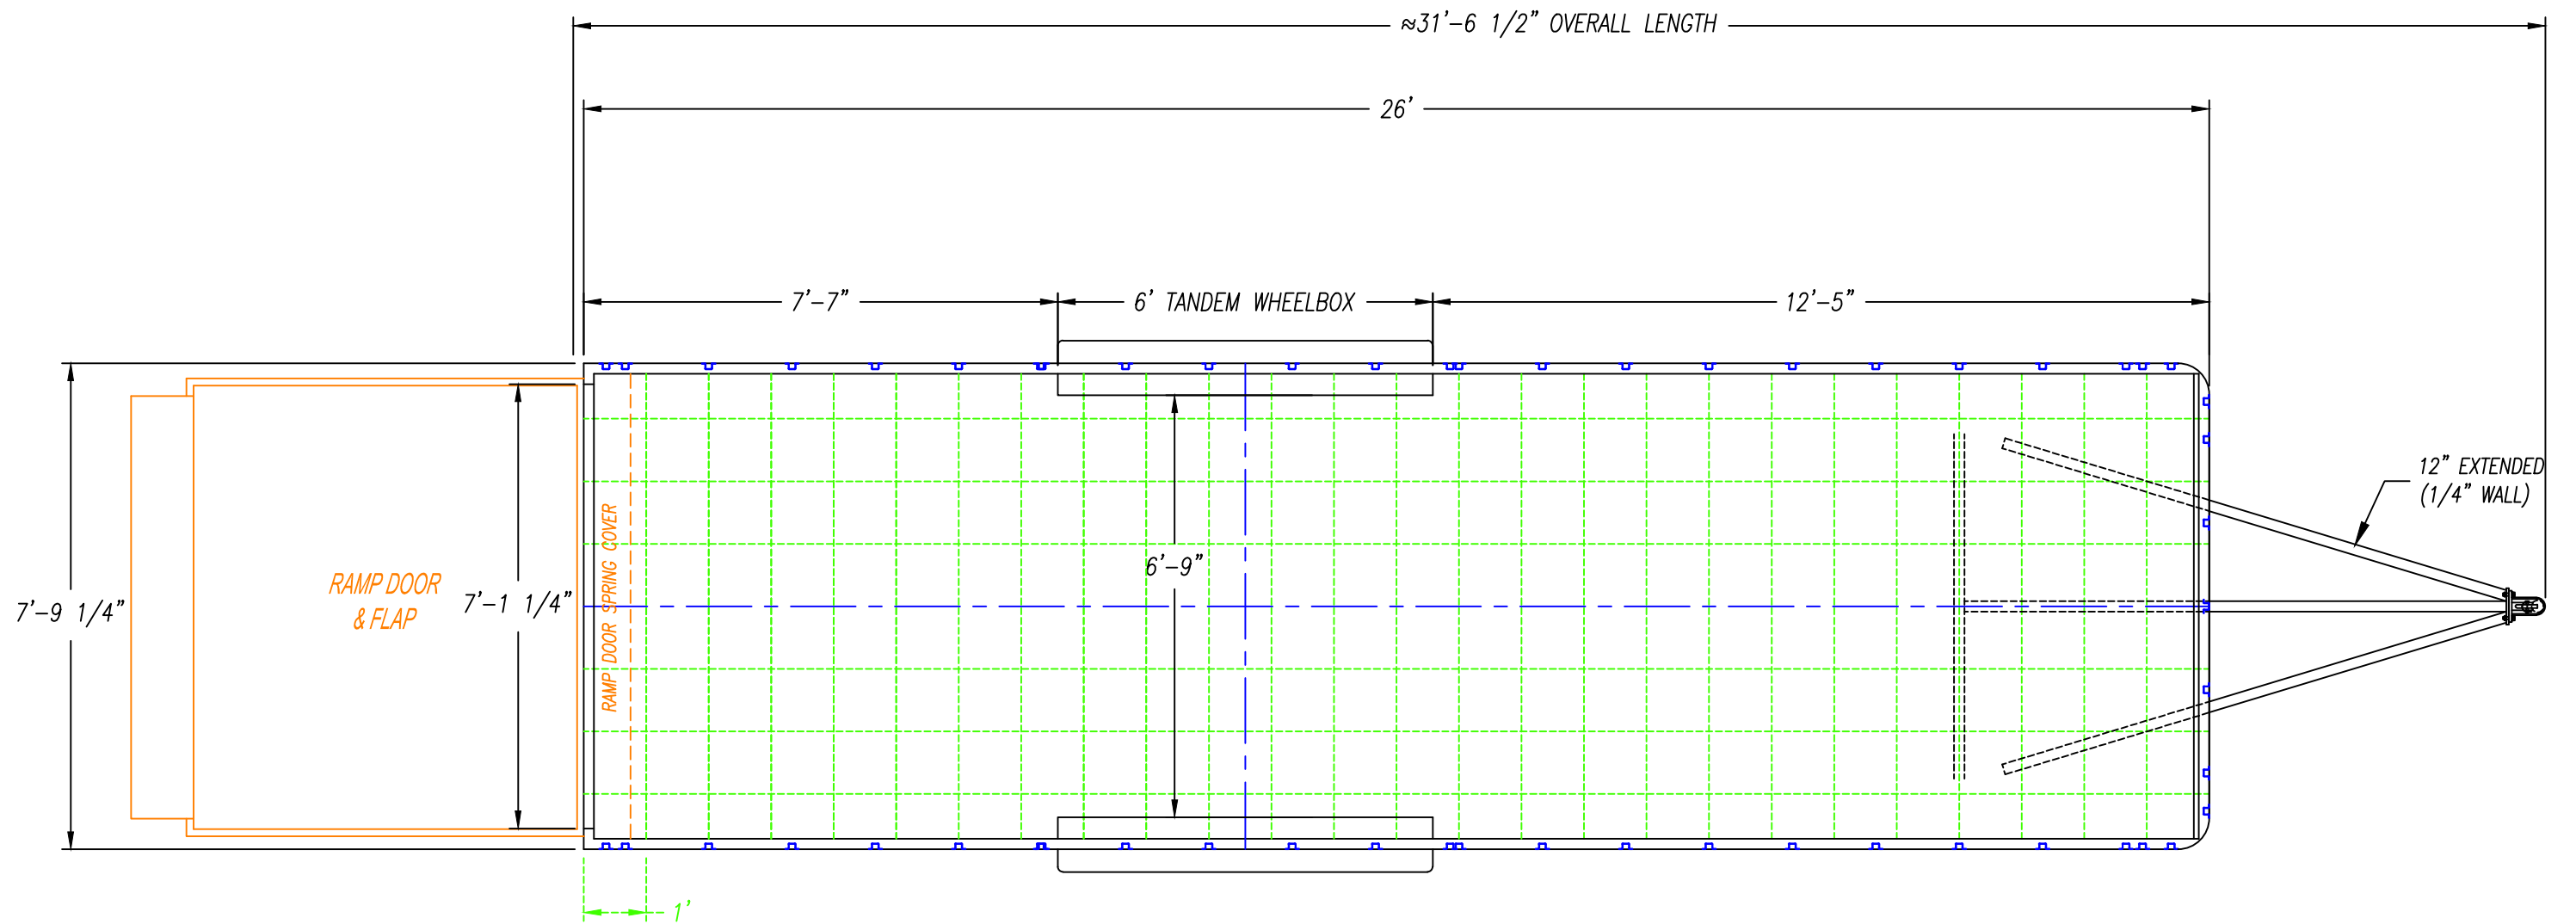

DESCRIPTION -
USH 8 WIDE STACKERS

DRAWN BY - JAH

DATE - 3/5/18

20' TA AXLE

THIS DOCUMENT AND THE CONCEPTS INCORPORATED IS THE PROPERTY OF UNITED TRAILERS INC. AND IS NOT TO BE USED IN WHOLE OR IN PART FOR ANY OTHER PROJECT WITHOUT WRITTEN PERMISSION OF UNITED TRAILERS INC..

DESCRIPTION -
USH 8 WIDE STACKERS

DRAWN BY - JAH

DATE - 3/5/18

24' TA AXLE

THIS DOCUMENT AND THE CONCEPTS INCORPORATED IS THE PROPERTY OF UNITED TRAILERS INC. AND IS NOT TO BE USED IN WHOLE OR IN PART FOR ANY OTHER PROJECT WITHOUT WRITTEN PERMISSION OF UNITED TRAILERS INC..

DESCRIPTION -
 USH 8 WIDE STACKERS

DRAWN BY - JAH

DATE - 3/5/18

26' TA AXLE

THIS DOCUMENT AND THE CONCEPTS INCORPORATED IS THE PROPERTY OF UNITED TRAILERS INC. AND IS NOT TO BE USED IN WHOLE OR IN PART FOR ANY OTHER PROJECT WITHOUT WRITTEN PERMISSION OF UNITED TRAILERS INC..

DESCRIPTION -
USH 8 WIDE STACKERS

DRAWN BY - JAH

DATE - 3/5/18

28' TA AXLE

THIS DOCUMENT AND THE CONCEPTS INCORPORATED IS THE PROPERTY OF UNITED TRAILERS INC. AND IS NOT TO BE USED IN WHOLE OR IN PART FOR ANY OTHER PROJECT WITHOUT WRITTEN PERMISSION OF UNITED TRAILERS INC..