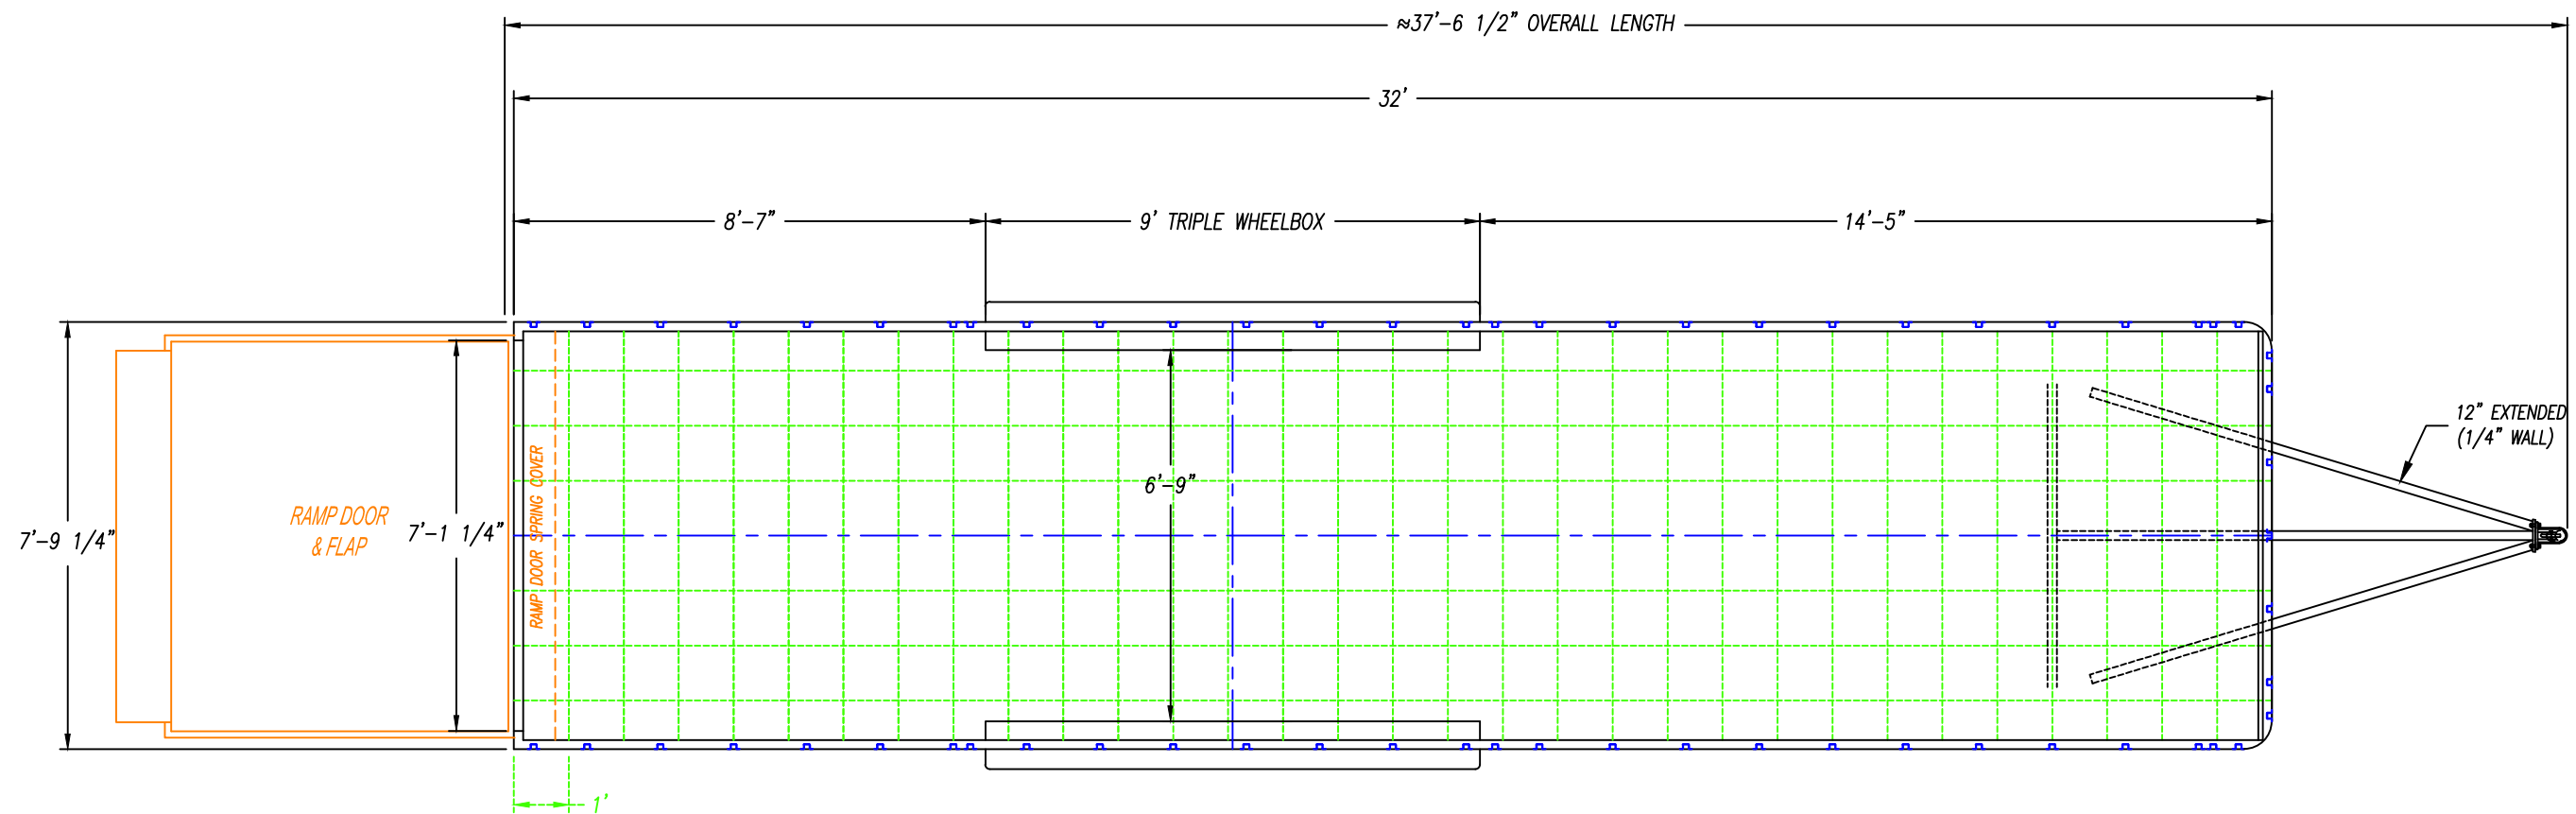

DESCRIPTION -
USH 8 WIDE STACKERS

DRAWN BY - JAH

DATE - 3/5/18

32' TR AXLE

THIS DOCUMENT AND THE CONCEPTS INCORPORATED IS THE PROPERTY OF UNITED TRAILERS INC. AND IS NOT TO BE USED IN WHOLE OR IN PART FOR ANY OTHER PROJECT WITHOUT WRITTEN PERMISSION OF UNITED TRAILERS INC..