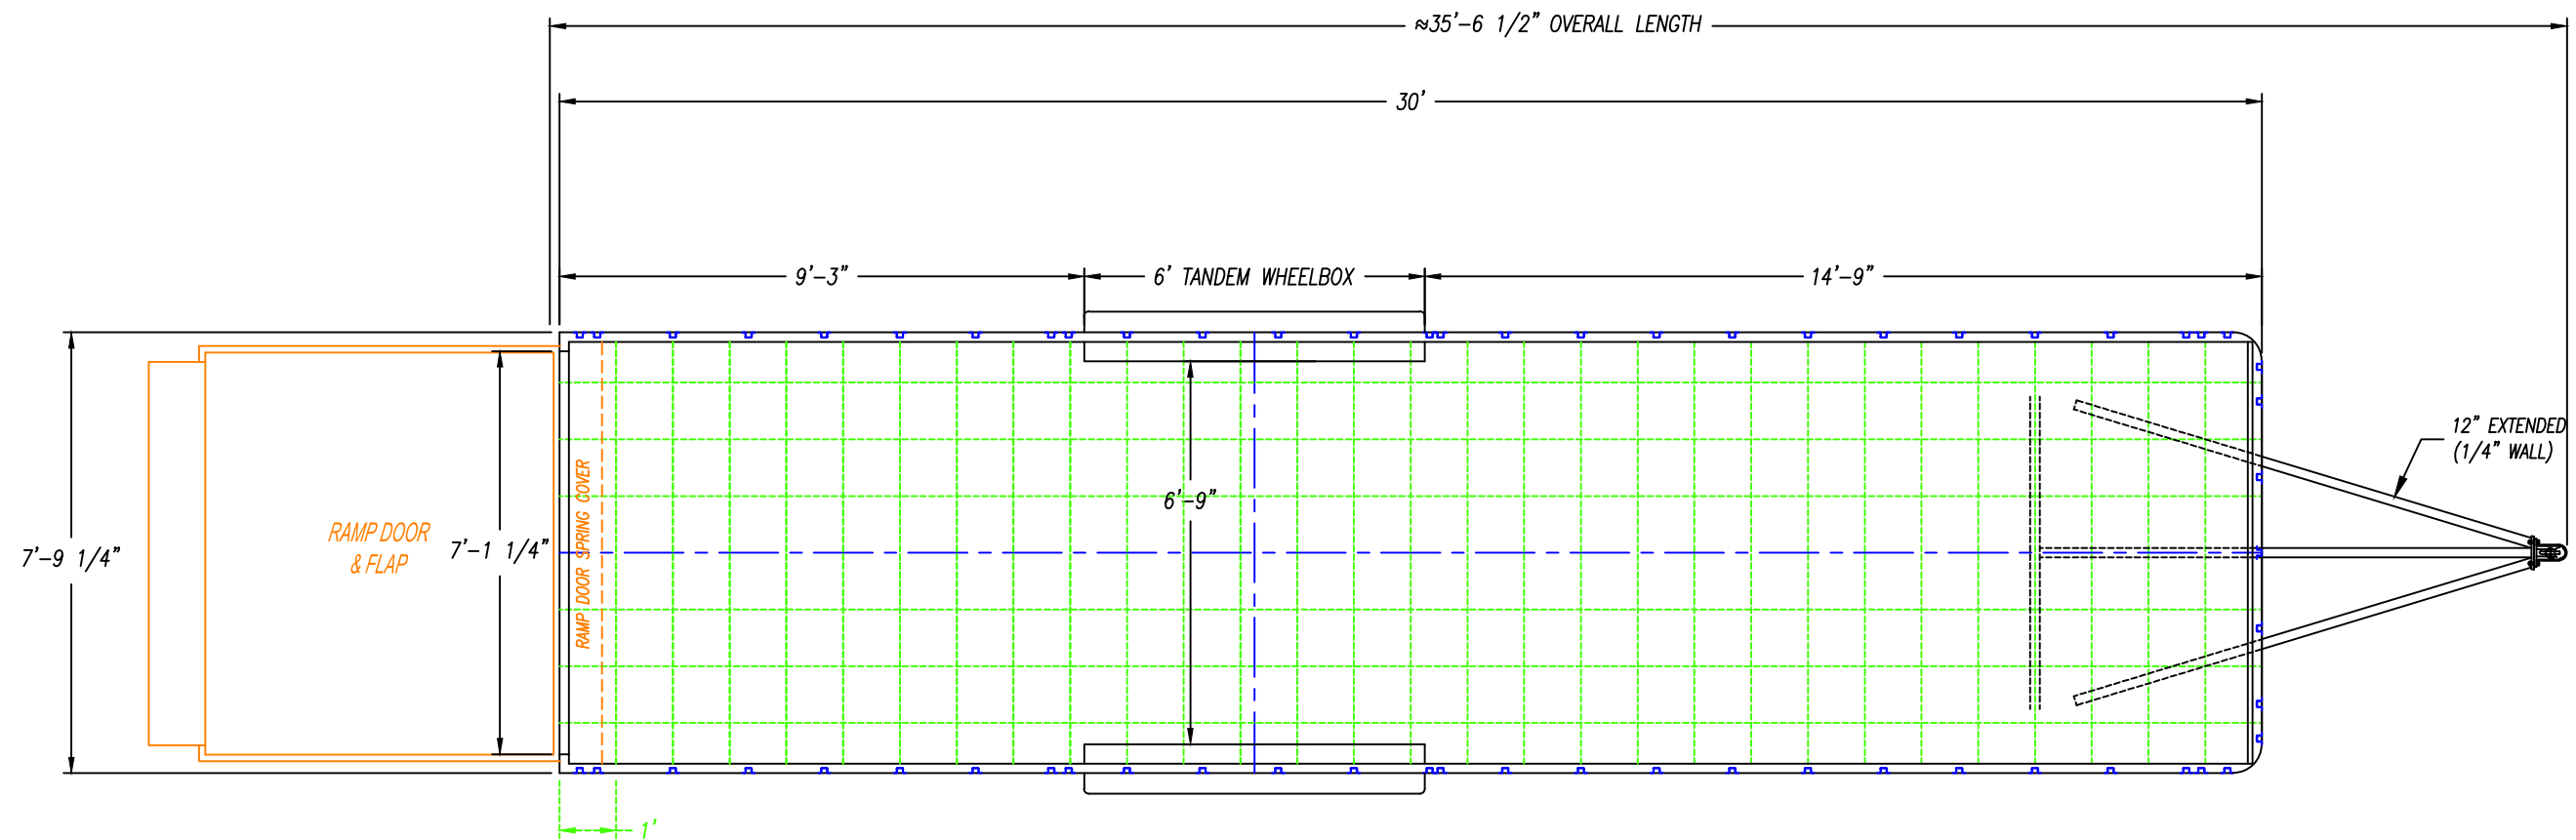

DESCRIPTION -
USH 8 WIDE STACKERS

DRAWN BY - JAH

DATE - 3/5/18

30' TA AXLE

THIS DOCUMENT AND THE CONCEPTS INCORPORATED IS THE PROPERTY OF UNITED TRAILERS INC. AND IS NOT TO BE USED IN WHOLE OR IN PART FOR ANY OTHER PROJECT WITHOUT WRITTEN PERMISSION OF UNITED TRAILERS INC..