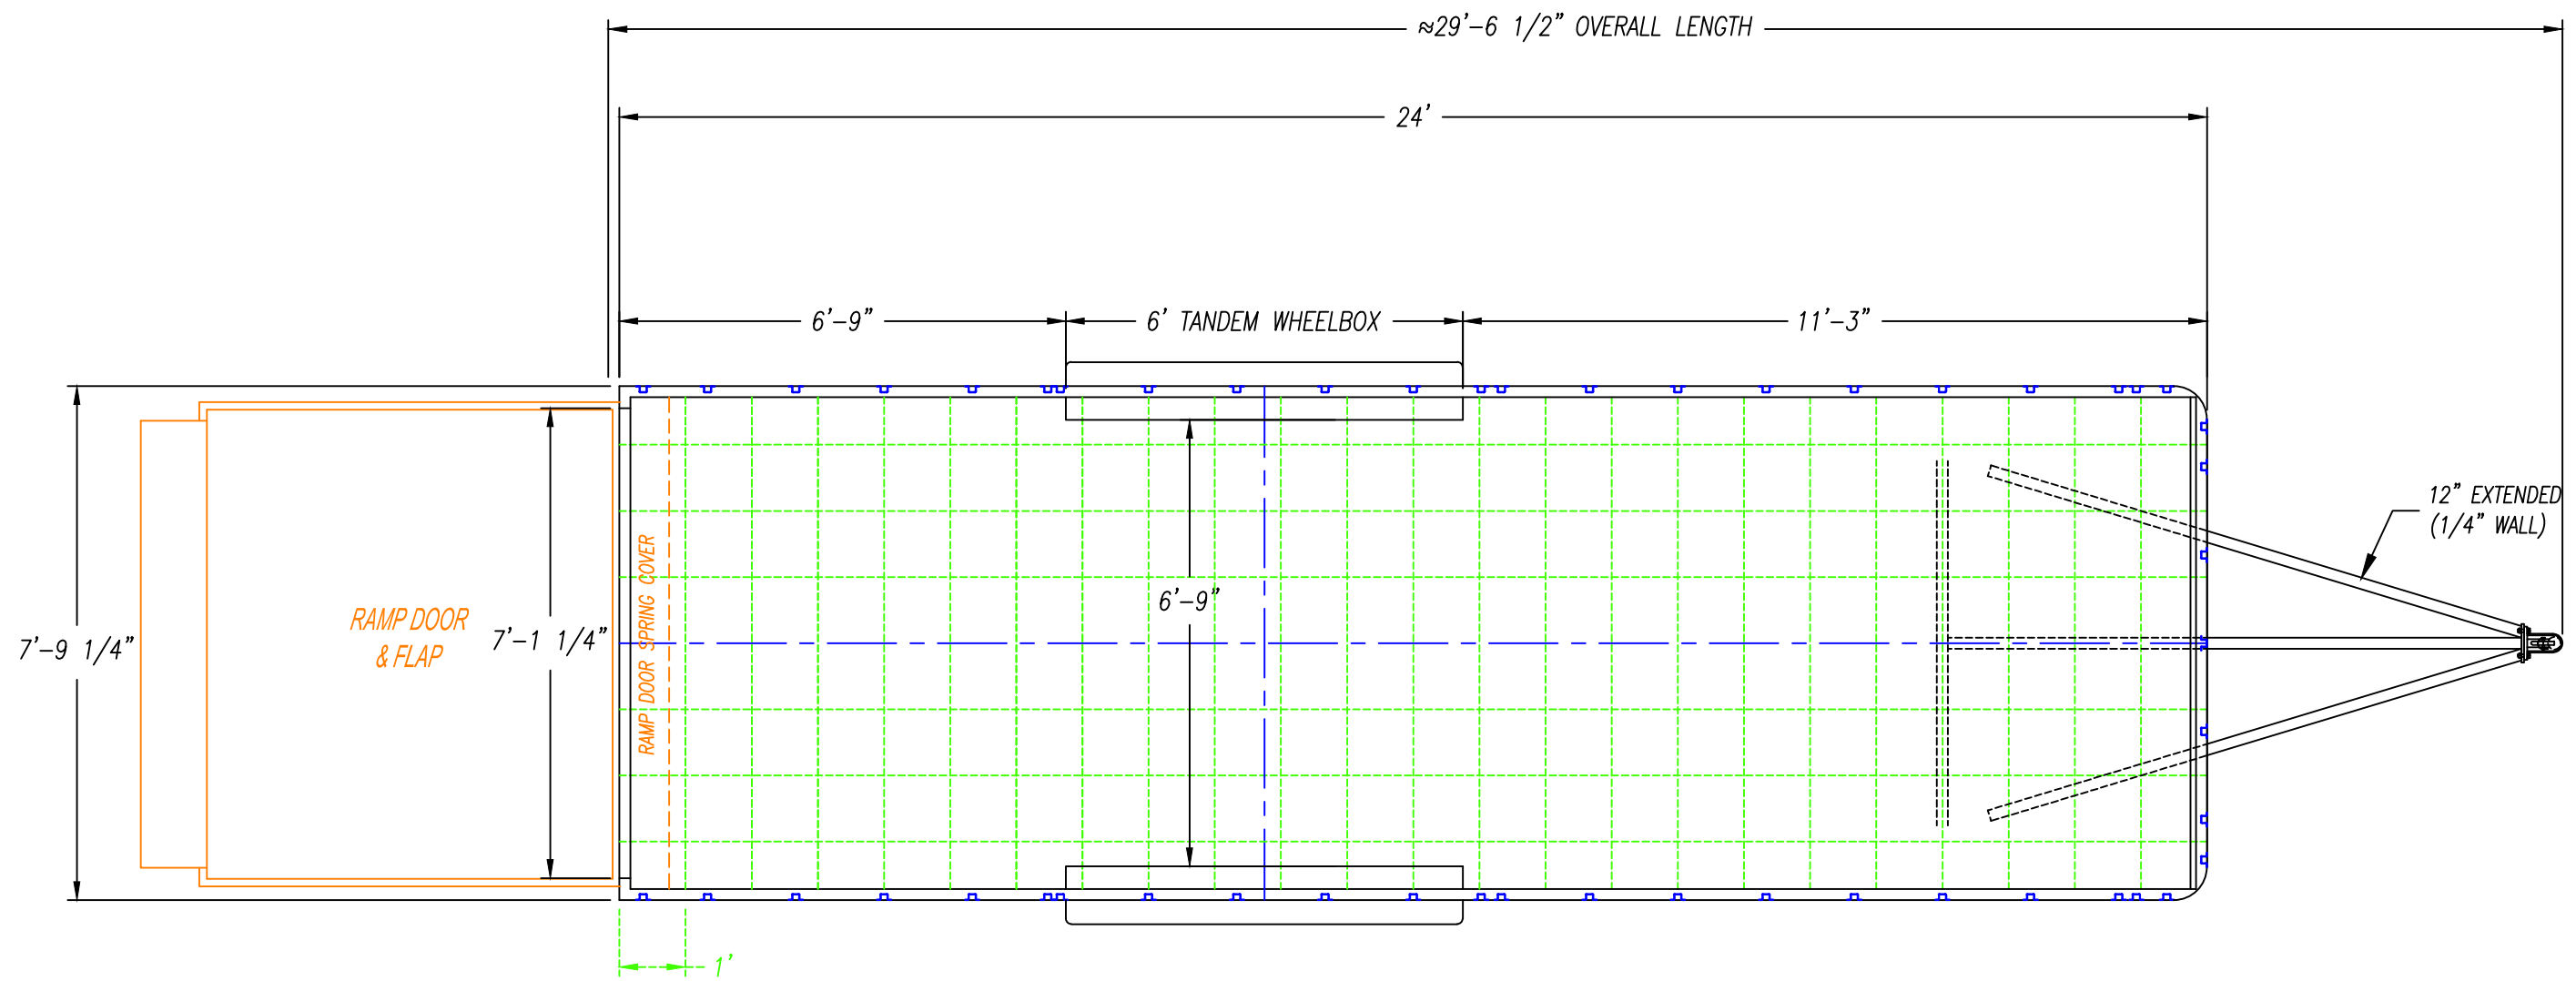

DESCRIPTION -
USH 8 WIDE STACKERS

DRAWN BY - JAH

DATE - 3/5/18

20' TA AXLE

THIS DOCUMENT AND THE CONCEPTS INCORPORATED IS THE PROPERTY OF UNITED TRAILERS INC. AND IS NOT TO BE USED IN WHOLE OR IN PART FOR ANY OTHER PROJECT WITHOUT WRITTEN PERMISSION OF UNITED TRAILERS INC..

DESCRIPTION -
USH 8 WIDE STACKERS

DRAWN BY - JAH

DATE - 3/5/18

24' TA AXLE

THIS DOCUMENT AND THE CONCEPTS INCORPORATED IS THE PROPERTY OF UNITED TRAILERS INC. AND IS NOT TO BE USED IN WHOLE OR IN PART FOR ANY OTHER PROJECT WITHOUT WRITTEN PERMISSION OF UNITED TRAILERS INC..

DESCRIPTION -
 USH 8 WIDE STACKERS

DRAWN BY - JAH

DATE - 3/5/18

26' TA AXLE

THIS DOCUMENT AND THE CONCEPTS INCORPORATED IS THE PROPERTY OF UNITED TRAILERS INC. AND IS NOT TO BE USED IN WHOLE OR IN PART FOR ANY OTHER PROJECT WITHOUT WRITTEN PERMISSION OF UNITED TRAILERS INC..

DESCRIPTION -
USH 8 WIDE STACKERS

DRAWN BY - JAH

DATE - 3/5/18

28' TA AXLE

THIS DOCUMENT AND THE CONCEPTS INCORPORATED IS THE PROPERTY OF UNITED TRAILERS INC. AND IS NOT TO BE USED IN WHOLE OR IN PART FOR ANY OTHER PROJECT WITHOUT WRITTEN PERMISSION OF UNITED TRAILERS INC..