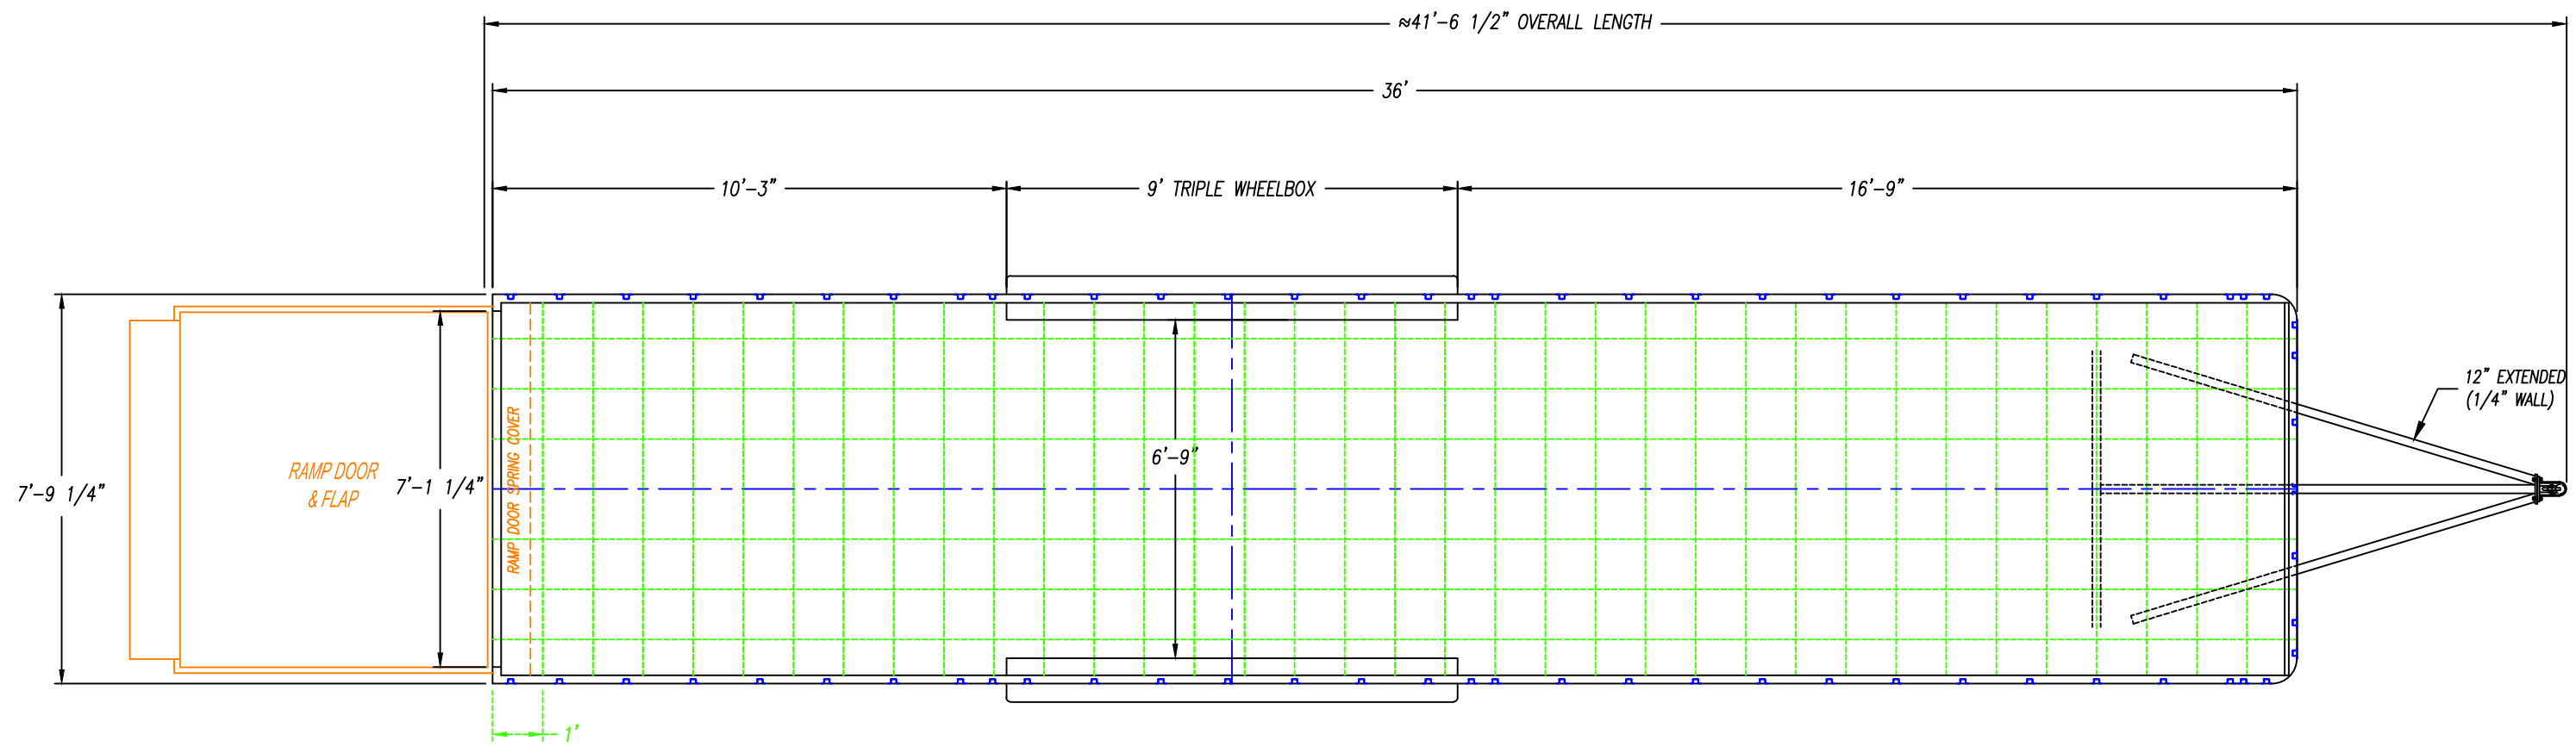

DESCRIPTION -
USH 8 WIDE STACKERS

DRAWN BY - JAH

DATE - 3/5/18

36' TR AXLE

THIS DOCUMENT AND THE CONCEPTS INCORPORATED IS THE PROPERTY OF UNITED TRAILERS INC. AND IS NOT TO BE USED IN WHOLE OR IN PART FOR ANY OTHER PROJECT WITHOUT WRITTEN PERMISSION OF UNITED TRAILERS INC..