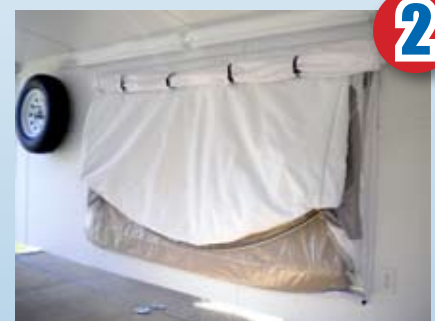

### FEATURES:

- 50" x 82" door assembly
- Bed door, tent, and pole kits
- Features the Secure Lock fastening system. Secure Lock integrated track provides a tight seal that solidly and securely fastens the tent to the door.
- Includes door cables, cable brackets and tent brackets
- Mattress included
- Trailer must be at least 10' long and have a glued exterior
- Must have a 72" minimum interior sidewall height

### EASY SET UP!

**1**

Interior view of closed tent

**2**

Roll up curtain to begin set up

**3**

View of tent sleeping area with mattress